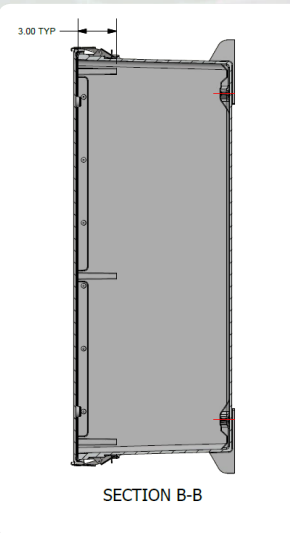

# Variable Height 30x24 J Stationary & Swing Panel

Now available from **Stahlin Non-Metallic Enclosures:**

- 30x24 Deadfront Panel
- 24x30 Deadfront Panel

The 30" Expanded J has a new T-Slot design that allows for easy installation of a swing panel or stationary panel.

Stationary Panel

Swing Panel (View 1)

Swing Panel (View 2)

T-Slot for enclosure panel management

Kit includes 8 SP Mounts

T-Slot Depth

Panel Detail

CATALOG NUMBER	DESCRIPTION
J3024SP	Swing or Stationary Deadfront Panel
J3024SPMK	Kit – 8 Swing Panel Mounts
J3024SPK	Kit – (1) J3024SP Panel and (1) J3024SPMK Mounting Kit