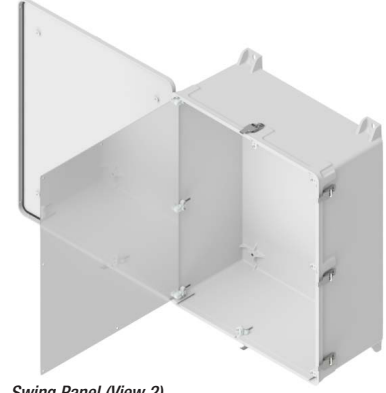

## 30" Expanded J Panel

# Variable Height 30x24 J Stationary & Swing Panel

Now available from **Stahlin Non-Metallic Enclosures:**

- 30x24 Deadfront Panel
- 24x30 Deadfront Panel

The 30" Expanded J has a new T-Slot design that allows for easy installation of a swing panel or stationary panel.

Stationary Panel

Swing Panel (View 1)

Swing Panel (View 2)

T-Slot for enclosure panel management

Kit includes 8 SP Mounts

T-Slot Depth

Panel Detail

CATALOG NUMBER	DESCRIPTION
J3024SP	Swing or Stationary Deadfront Panel
J3024SPMK	Kit – 8 Swing Panel Mounts
J3024SPK	Kit – (1) J3024SP Panel and (1) J3024SPMK Mounting Kit