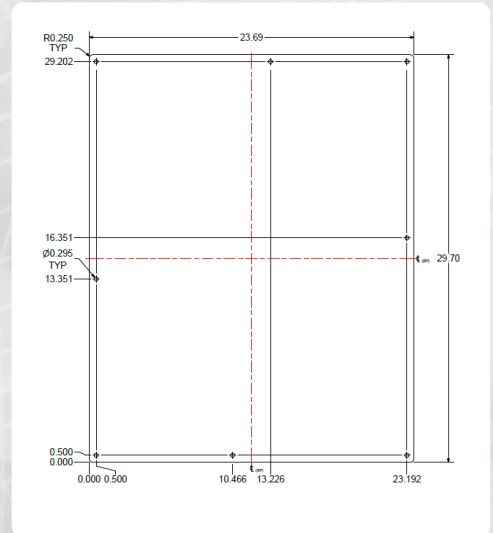

Panel Detail

CATALOG NUMBER	DESCRIPTION
J3024SP	Swing or Stationary Deadfront Panel
J3024SPMK	Kit – 8 Swing Panel Mounts
J3024SPK	Kit – (1) J3024SP Panel and (1) J3024SPMK Mounting Kit

For more details, contact:

Stahlin Non-Metallic Enclosures
500 Maple Street
Belding, MI 48809

Phone: 616-794-0700
Fax: 616-794-3378
CSR@RobroyEnclosures.com

www.stahlin.com