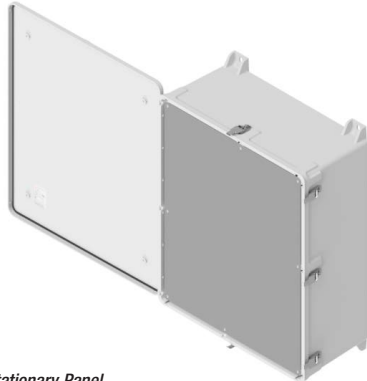

## 30" Expanded J Panel

# Variable Height 30x24 J Stationary & Swing Panel

Now available from **Stahlin Non-Metallic Enclosures:**

- 30x24 Deadfront Panel
- 24x30 Deadfront Panel

The 30" Expanded J has a new T-Slot design that allows for easy installation of a swing panel or stationary panel.