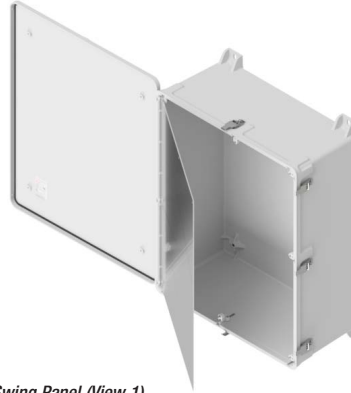

## 30" Expanded J Panel

# Variable Height 30x24 J Stationary & Swing Panel

Now available from **Stahlin Non-Metallic Enclosures:**

- 30x24 Deadfront Panel
- 24x30 Deadfront Panel

The 30" Expanded J has a new T-Slot design that allows for easy installation of a swing panel or stationary panel.

Stationary Panel

Swing Panel (View 1)

Swing Panel (View 2)

T-Slot for enclosure panel management

Kit includes 8 SP Mounts

T-Slot Depth

Panel Detail

CATALOG NUMBER	DESCRIPTION
J3024SP	Swing or Stationary Deadfront Panel
J3024SPMK	Kit – 8 Swing Panel Mounts
J3024SPK	Kit – (1) J3024SP Panel and (1) J3024SPMK Mounting Kit