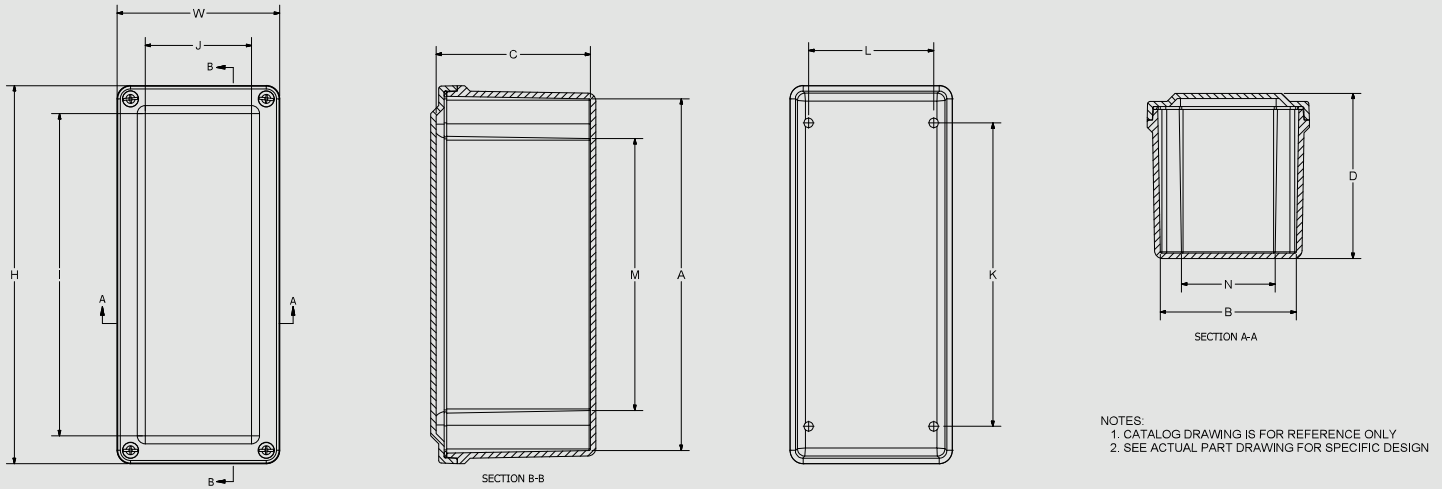

SCREW SIZES & TORQUE VALUES

PRODUCT SIZES	BACK PANEL SCREW SIZE	BACK PANEL RECOMMENDED TORQUE	COVER SCREW SIZE	COVER SCREW RECOMMENDED TORQUE	RECOMMENDED MOUNTING FLANGE TORQUE
All Sizes – CF Series	N/A	N/A	#10-24 x 3/4	20 - 24 in-lbs	45 in-lbs max

CF Series

CATALOG NUMBER	OVERALL H X W X D	INSIDE A X B X C	I	J	K	L	M	N	P	Q	SHIP WEIGHT
*CF332	3.72 x 3.63 x 2.95 (95 x 92 x 75)	3.13 x 3.03 x 2.70 (79 x 77 x 69)	0 (0)	0 (0)	2.31 (59)	2.75 (70)	1.59 (40)	2.03 (52)	2.2 (56)	4.4 (112)	0.9 lbs. (112)
CF532	5.97 x 3.63 x 3.14 (152 x 92 x 80)	5.38 x 3.03 x 2.87 (137 x 77 x 73)	4.72 (120)	2.38 (61)	4.56 (116)	2.75 (70)	3.84 (98)	2.03 (52)	2.2 (56)	6.7 (169)	1.2 lbs. (169)
CF644	6.63 x 3.81 x 3.89 (168 x 97 x 99)	6.00 x 3.19 x 3.63 (153 x 81 x 92)	5.31 (135)	2.50 (64)	4.88 (124)	2.94 (75)	4.13 (105)	2.19 (56)	2.2 (56)	7.3 (186)	1.5 lbs. (186)
CF832	8.41 x 3.63 x 3.14 (214 x 92 x 80)	7.82 x 3.03 x 2.87 (199 x 77 x 73)	7.16 (182)	2.38 (60)	7.00 (178)	2.75 (70)	6.28 (160)	2.03 (52)	2.2 (56)	9.1 (231)	1.5 lbs. (231)
CF844	8.88 x 3.81 x 3.89 (225 x 97 x 99)	8.26 x 3.19 x 3.63 (210 x 81 x 92)	7.56 (192)	2.50 (64)	7.13 (181)	2.94 (75)	6.38 (162)	2.19 (56)	2.2 (56)	9.6 (243)	1.8 lbs. (243)
CF932	9.35 x 3.63 x 3.14 (237 x 92 x 80)	8.75 x 3.03 x 2.87 (222 x 77 x 73)	8.10 (206)	2.38 (60)	7.94 (202)	2.75 (70)	7.22 (183)	2.03 (52)	2.2 (56)	10.1 (256)	1.6 lbs. (256)
CF1144	11.13 x 3.81 x 3.89 (283 x 97 x 99)	10.51 x 3.19 x 3.63 (267 x 81 x 92)	9.81 (249)	2.50 (64)	9.37 (238)	2.94 (75)	8.63 (219)	2.19 (56)	2.2 (56)	11.8 (300)	2.1 lbs. (300)
CF1432	13.78 x 3.63 x 3.14 (350 x 92 x 80)	13.19 x 3.03 x 2.87 (335 x 77 x 73)	12.53 (318)	2.38 (60)	12.37 (314)	2.75 (70)	11.66 (296)	2.03 (52)	2.2 (56)	14.5 (368)	2.1 lbs. (368)
CF1732	17.35 x 3.63 x 3.14 (441 x 92 x 80)	16.75 x 3.03 x 2.87 (426 x 77 x 73)	16.10 (409)	2.38 (60)	15.94 (405)	2.75 (70)	15.22 (387)	2.03 (52)	2.2 (56)	18 (458)	2.8 lbs. (458)

All measures are in inches, items in parentheses are in millimeters.

*Flat Cover