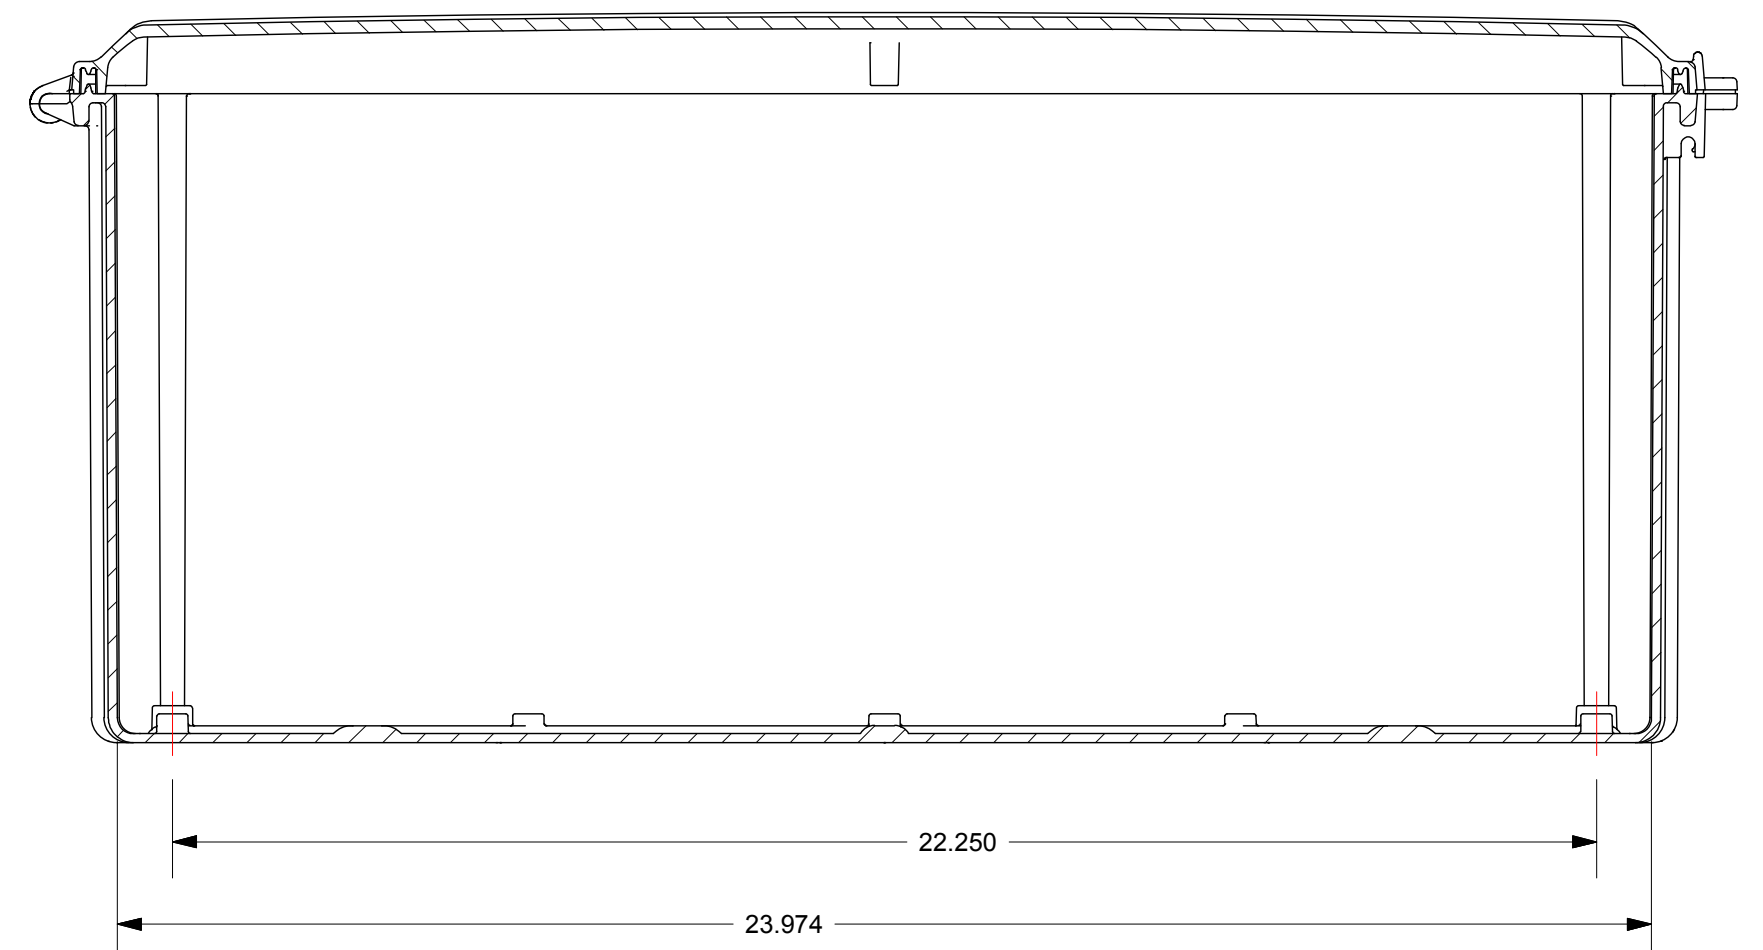

SECTION B-B

- ①
- ②
- ③
- ④
- ⑤
- ⑥
- ⑦
- ⑧
- ⑨
- ⑩

SPECIAL REQUIREMENTS
CLEAR COVER AVAILABLE
PART NO. PC2424CC

NEMA 250: TYPE 1, 3R, 4, 4X, 6, 6P, 12 IEC 60529: IP68 COLOR: GRAY COLOR STANDARD: NA		STANDARD P/N: PC2424 CUSTOMER DWG: NA	ALL DIMENSIONS ARE IN INCHES UNLESS OTHERWISE SPECIFIED	TOLERANCES UNLESS SPECIFIED	.XX ± 0.03 .XXX ± 0.010
MATERIAL: POLYCARBONATE		STAHLIN A DIVISION OF ROBROY INDUSTRIES	Stahlin Non-Metallic Enclosures 500 Maple Street Belding, Michigan 48809 Phone: 616-794-0700 Fax: 616-749-3378		DWG NA
<table border="1"> <thead> <tr> <th>REV</th> <th>DESCRIPTION</th> <th>DATE</th> <th>ENG</th> </tr> </thead> <tbody> <tr><td>-</td><td>-</td><td>-</td><td>-</td></tr> <tr><td>-</td><td>-</td><td>-</td><td>-</td></tr> <tr><td>-</td><td>-</td><td>-</td><td>-</td></tr> <tr><td>-</td><td>-</td><td>-</td><td>-</td></tr> <tr><td>-</td><td>-</td><td>-</td><td>-</td></tr> </tbody> </table>			DRAWN BY: WBY DATE: 6/3/14	CUSTOMER: STAHLIN	PART NUMBER: PC2424
DO NOT SCALE		SCALE	DESCRIPTION: STANDARD ENCLOSURE	PART NUMBER: PC2424