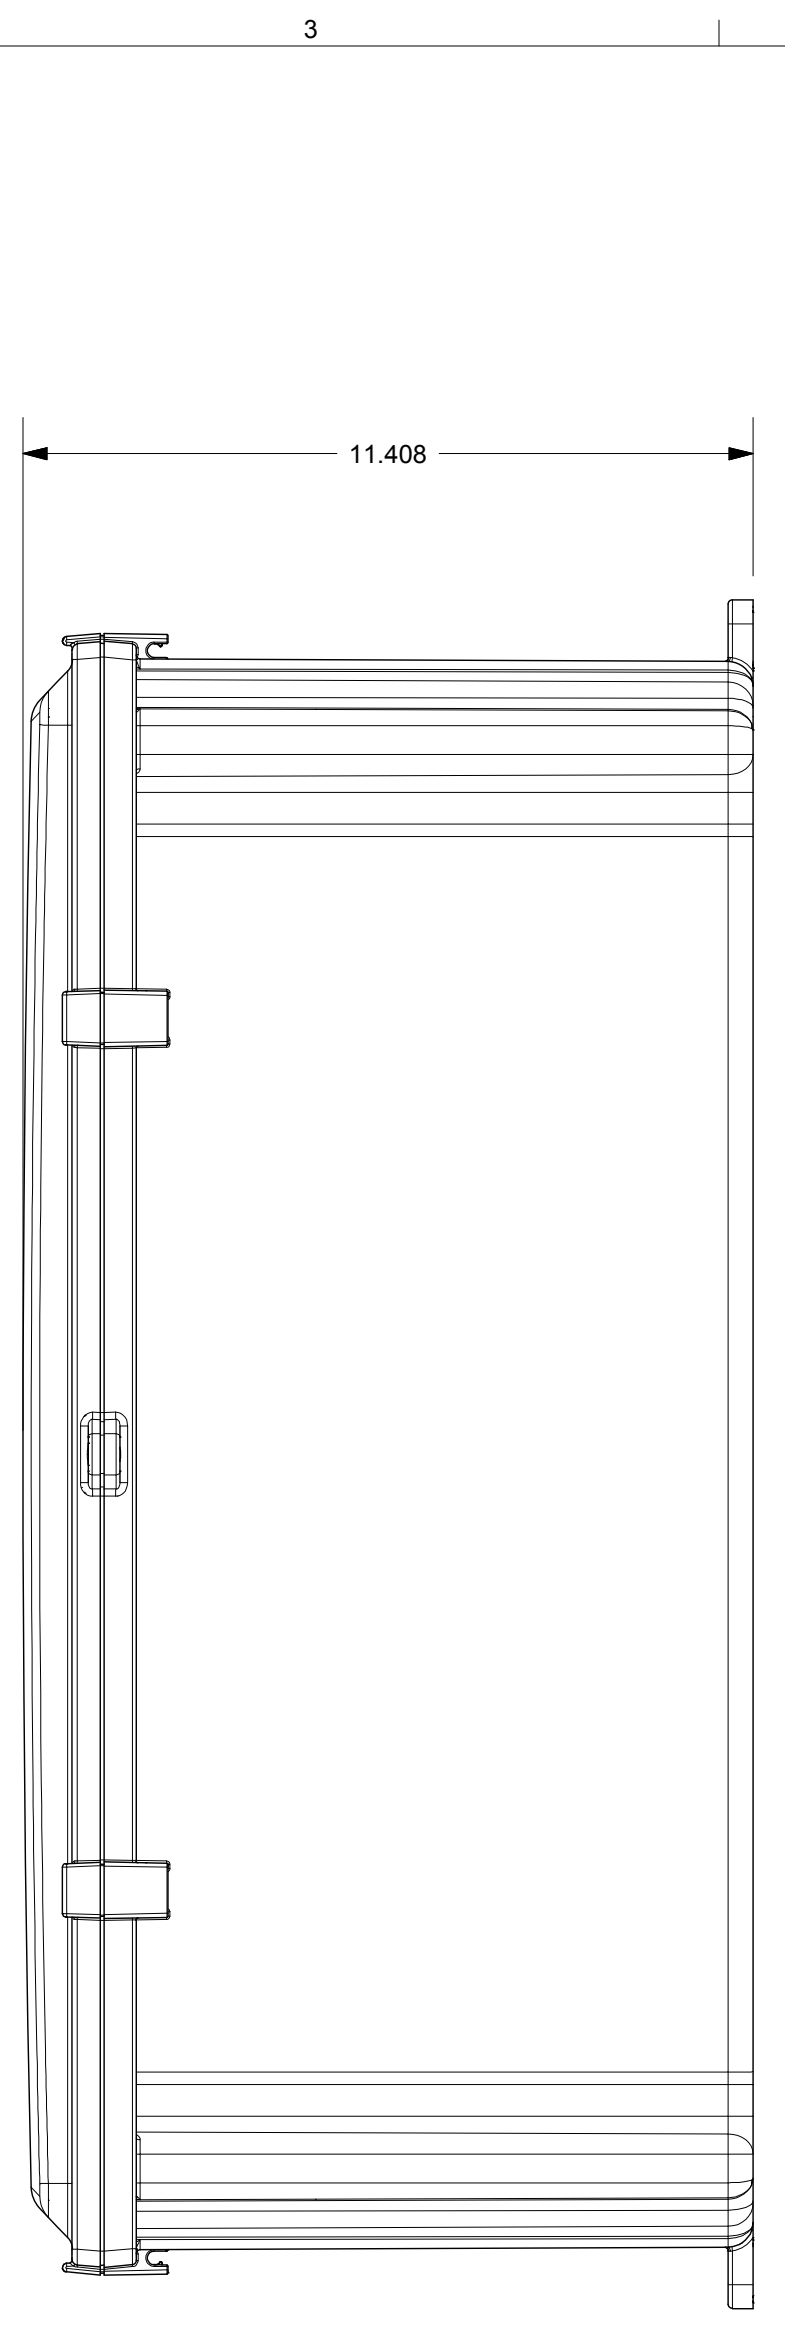

SECTION B-B

- ①
- ②
- ③
- ④
- ⑤
- ⑥
- ⑦
- ⑧
- ⑨
- ⑩

SPECIAL REQUIREMENTS
CLEAR COVER AVAILABLE
PART NO. PC2424CC

NEMA 250: TYPE 1, 3R, 4, 4X, 6, 6P, 12 IEC 60529: IP68 COLOR: GRAY COLOR STANDARD: NA		STANDARD P/N: PC2424 CUSTOMER DWG: NA	ALL DIMENSIONS ARE IN INCHES UNLESS OTHERWISE SPECIFIED	TOLERANCES UNLESS SPECIFIED	.XX ± 0.03 .XXX ± 0.010
MATERIAL: POLYCARBONATE		STAHLIN A DIVISION OF ROBROY INDUSTRIES	Stahlin Non-Metallic Enclosures 500 Maple Street Belding, Michigan 48809 Phone: 616-794-0700 Fax: 616-749-3378		DWG NA
<table border="1"> <thead> <tr> <th>REV</th> <th>DESCRIPTION</th> <th>DATE</th> <th>ENG</th> </tr> </thead> <tbody> <tr><td>-</td><td>-</td><td>-</td><td>-</td></tr> <tr><td>-</td><td>-</td><td>-</td><td>-</td></tr> <tr><td>-</td><td>-</td><td>-</td><td>-</td></tr> <tr><td>-</td><td>-</td><td>-</td><td>-</td></tr> <tr><td>-</td><td>-</td><td>-</td><td>-</td></tr> </tbody> </table>			DRAWN BY: WBY DATE: 6/3/14	CUSTOMER: STAHLIN	PART NUMBER: PC2424
DO NOT SCALE		SCALE	DESCRIPTION: STANDARD ENCLOSURE	PART NUMBER: PC2424