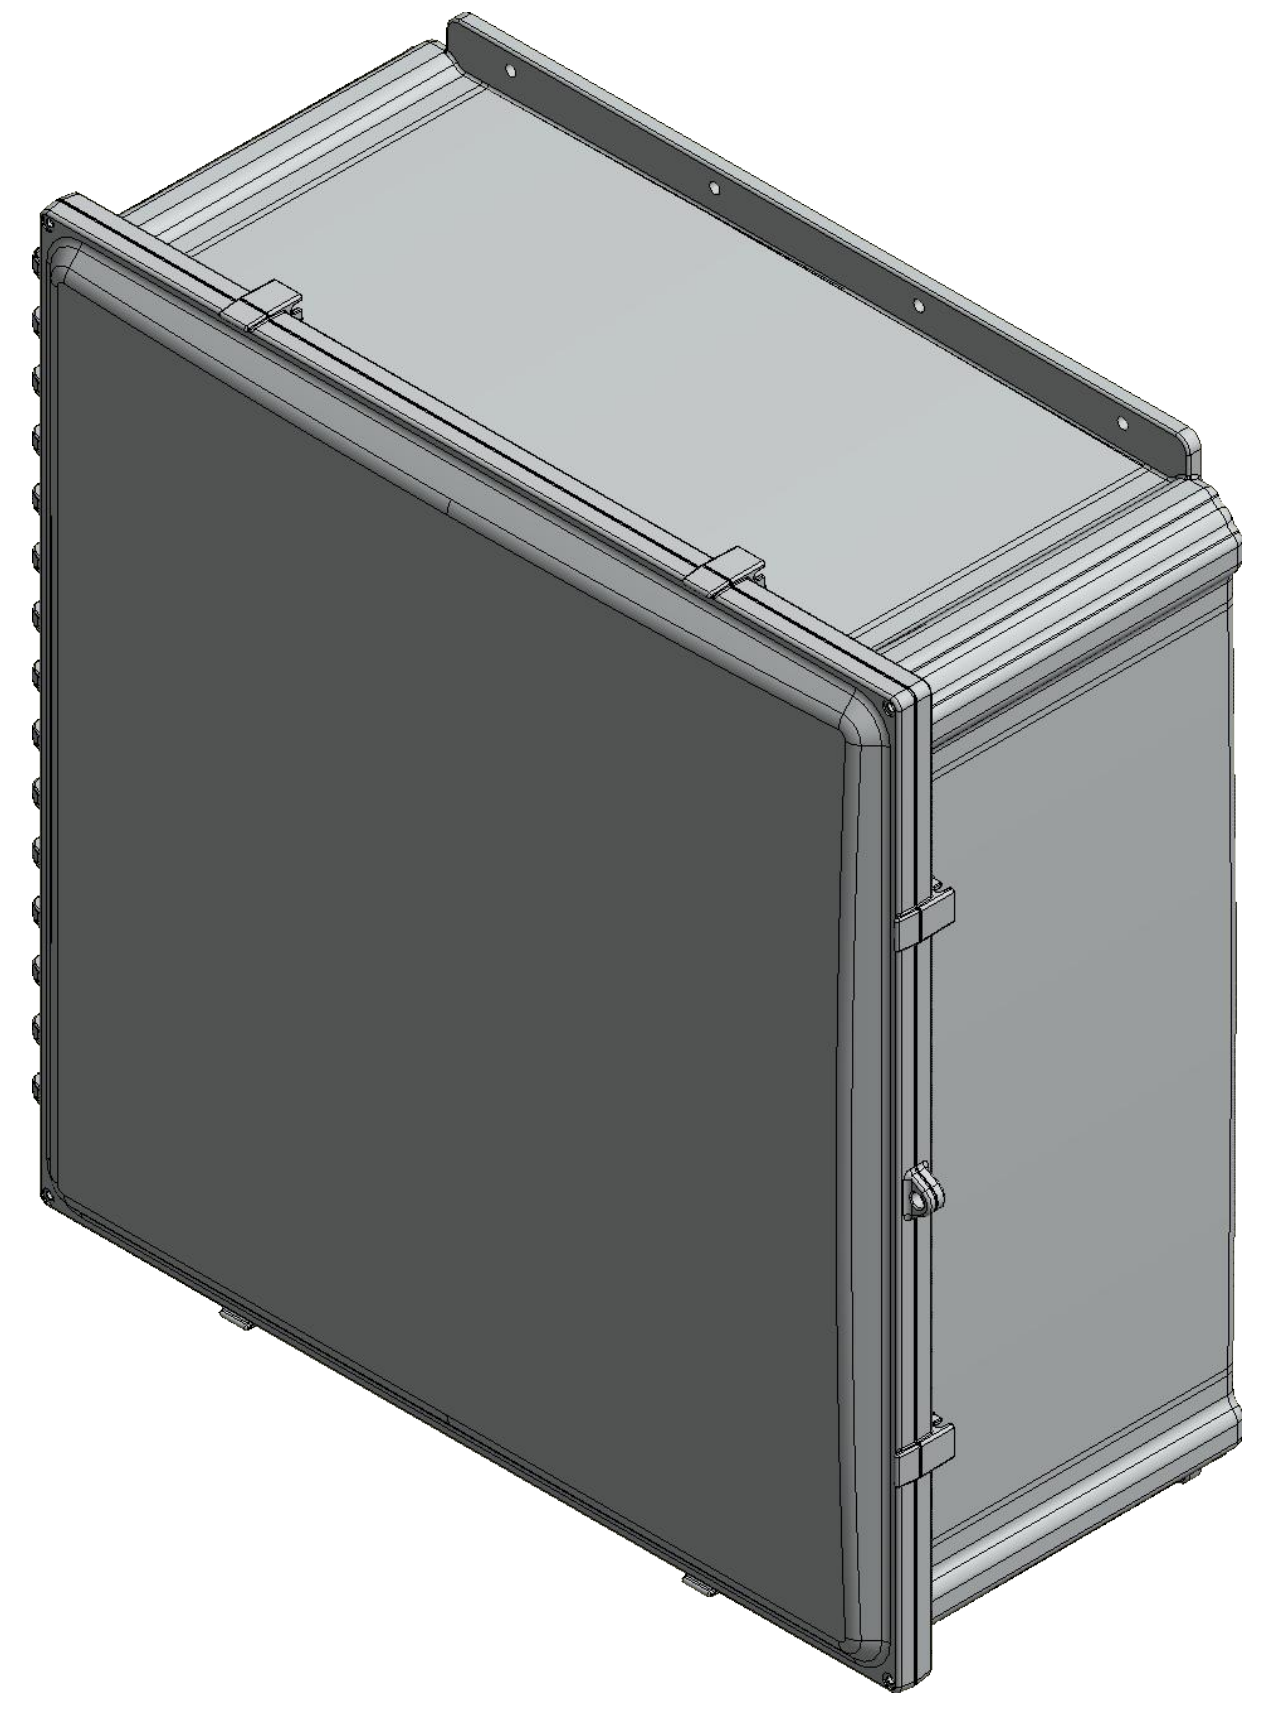

SECTION B-B

- ①
- ②
- ③
- ④
- ⑤
- ⑥
- ⑦
- ⑧
- ⑨
- ⑩

SPECIAL REQUIREMENTS
CLEAR COVER AVAILABLE
PART NO. PC2424CC

NEMA 250: TYPE 1, 3R, 4, 4X, 6, 6P, 12 IEC 60529: IP68 COLOR: GRAY COLOR STANDARD: NA		STANDARD P/N: PC2424 CUSTOMER DWG: NA	ALL DIMENSIONS ARE IN INCHES UNLESS OTHERWISE SPECIFIED	TOLERANCES UNLESS SPECIFIED	.XX ± 0.03 .XXX ± 0.010
MATERIAL: POLYCARBONATE		STAHLIN A DIVISION OF ROBROY INDUSTRIES	Stahlin Non-Metallic Enclosures 500 Maple Street Belding, Michigan 48809 Phone: 616-794-0700 Fax: 616-749-3378		DWG NA
<table border="1"> <thead> <tr> <th>REV</th> <th>DESCRIPTION</th> <th>DATE</th> <th>ENG</th> </tr> </thead> <tbody> <tr><td>-</td><td>-</td><td>-</td><td>-</td></tr> <tr><td>-</td><td>-</td><td>-</td><td>-</td></tr> <tr><td>-</td><td>-</td><td>-</td><td>-</td></tr> <tr><td>-</td><td>-</td><td>-</td><td>-</td></tr> <tr><td>-</td><td>-</td><td>-</td><td>-</td></tr> </tbody> </table>			DRAWN BY: WBY DATE: 6/3/14	CUSTOMER: STAHLIN	PART NUMBER: PC2424
DO NOT SCALE		SCALE	DESCRIPTION: STANDARD ENCLOSURE	PART NUMBER: PC2424